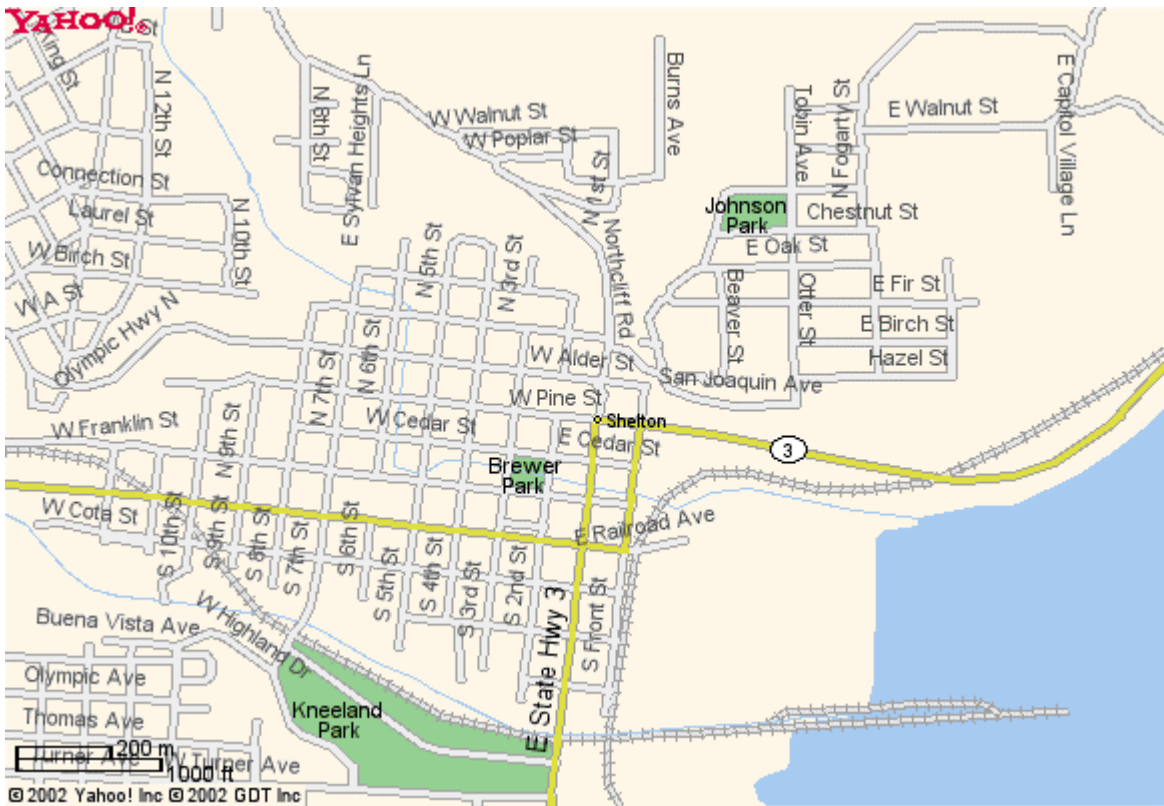

Overview – SeaTac to Shelton

I-5 through Olympia

I-5 exit to US 101

US 101 from I-5 through Hwy 8 Intersection

US 101 to Hwy 3 to Shelton

Beautiful Downtown Shelton

Around Oakland Bay to Agate Rd

Agate Rd to Libby Rd

E Tramac Place – Calleas