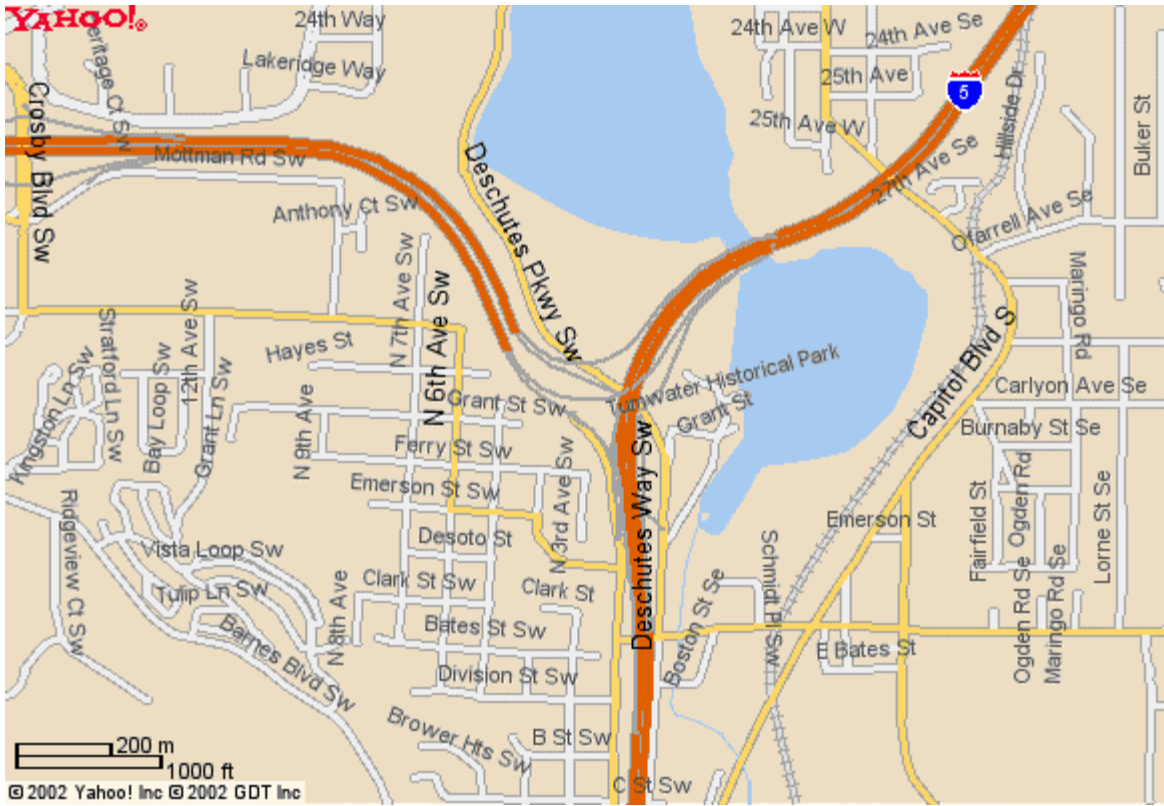

Overview – SeaTac to Shelton

I-5 through Olympia

I-5 exit to US 101

US 101 from I-5 through Hwy 8 Intersection

US 101 to Hwy 3 to Shelton

Beautiful Downtown Shelton

Around Oakland Bay to Agate Rd

Agate Rd to Libby Rd

E Tramac Place – Calleas